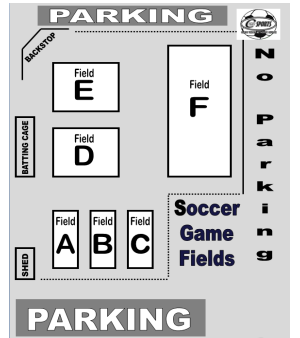

Game 5					Game 6					Game 7					Game 8				
SATURDAY					SATURDAY					SATURDAY					SATURDAY				
23-Sep					30-Sep					7-Oct					14-Oct				
Time	Home	Visitor	Field		Time	Home	Visitor	Field		Time	Home	Visitor	Field		Time	Home	Visitor	Field	
9am	1	3	A		9am	4	5	A		9am	7	3	A		9am	4	7	A	
	4	2	B			8	1	B			8	2	B			3	8	B	
	12	10	C			12	13	C			14	12	C			10	9	C	
10am	5	8	A		10am	2	7	A		10am	1	5	A		10am	2	1	A	
	9	11	B			16	9	B			16	10	B			11	16	B	
	13	16	C			10	15	C			15	11	C			12	15	C	
11am	6	7	A		11am	3	6	A		11am	6	4	A		11am	5	6	A	
	14	15	B			11	14	B			9	13	B			13	14	B	

Team #	Team Name	Jersey Color	Grade League	Practice Time	Practice Day	Coach First Name	Head Coach Last Name
1	The Tiny Mightys	Mint Green	K4	5:30	Tues	Tod	Miller
2	Panthers	Sapphire	K4	5:30	Tues	David	Knowles
3	Dragons	Kelly Green	K4	5:30	Tues	Richard	Ellisor
4	Eagles	Daisy Yellow	K4	5:30	Tues	Jason	Roe
5	Marlins	Lt Blue	K4	5:30	Tues	Samantha	Bloodworth
6	Wildcats	Orange	K4	5:30	Tues	Tracy	Greenhill
7	Bulldogs	sport gray	K4	5:30	Tues	Dave	McLean
8	Comets	Jade Dome	K4	5:30	Tues	Mike	Bumstead
9	Bearcats	Texas Orange	K5	5:30	Mon	Kevin	Rahmel
10	Broncos	Mint Green	K5	5:30	Mon	Cory	Fox
11	Stingers	Red	K5	5:30	Mon	Beth	Dowdle
12	Giants	Lime Green	K5	5:30	Mon	Carrie	McCaughan
13	Colts	Carolina Blue	K5	5:30	Mon	Chris	Ott
14	Cadets	Jade Dome	K5	5:30	Mon	Nicolette	Duke
15	Falcons	Gold	K5	5:30	Mon	Charlie	Stallings
16	Rangers	Royal Blue	K5	5:30	Mon	Josh	Howard