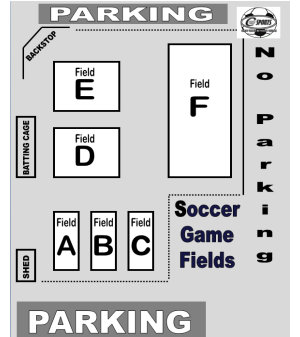

Game 5					Game 6					Game 7					Game 8				
SATURDAY					SATURDAY					SATURDAY					SATURDAY				
23-Sep					30-Sep					7-Oct					14-Oct				
Time	Home	Visitor	Field		Time	Home	Visitor	Field		Time	Home	Visitor	Field		Time	Home	Visitor	Field	
8:30am	28	24	D		8:30am	24	25	D		8:30am	24	17	D		8:30am	27	28	D	
	18	23	E			21	28	E			26	22	E			22	17	E	
9:30am	19	22	D		9:30am	22	27	D		9:30am	25	23	D		9:30am	23	21	D	
	20	21	E			23	26	E			28	20	E			24	20	E	
10:30am	26	17	D		10:30am	20	18	D		10:30am	27	21	D		10:30am	25	19	D	
	27	25	E			17	19	E			18	19	E			26	18	E	
11:30am			D		11:30am			D		11:30am			D		11:30am			D	
			E					E					E					E	

Team #	Team Name	Jersey Color	Grade League	Practice Time	Practice Day	Coach First Name	Head Coach Last Name
17	Ducks	Kivi	1&2	5:30	Thurs	Brian	Shanks
18	Jammers	Purple	1&2	6:30	Thurs	Leighton	Dees
19	Timber Wolves	Sapphire	1&2	5:30	Thurs	Brad	Coggin
20	Badgers	Daisy Yellow	1&2	6:30	Thurs	Christopher	Mastin
21	Bulls	Red	1&2	5:30	Thurs	Phillip	Bradley
22	Bullets	sport gray	1&2	6:30	Thurs	Brock	Cole
23	Kickers	Mint Green	1&2	6:30	Thurs	Jason	Pilger
24	Twisters	Indigo Blue	1&2	6:30	Thurs	Kevin	Jackson
25	Thunder	Orange	1&2	5:30	Thurs	Scott	Thistlethwaite
26	Stallions	Royal Blue	1&2	5:30	Thurs	Brian	Frampton
27	Storm	Lt Blue	1&2	6:30	Thurs	Helen	Ramsay
28	Rockets	Jade Dome	1&2	6:30	Thurs	David	Eddlemon